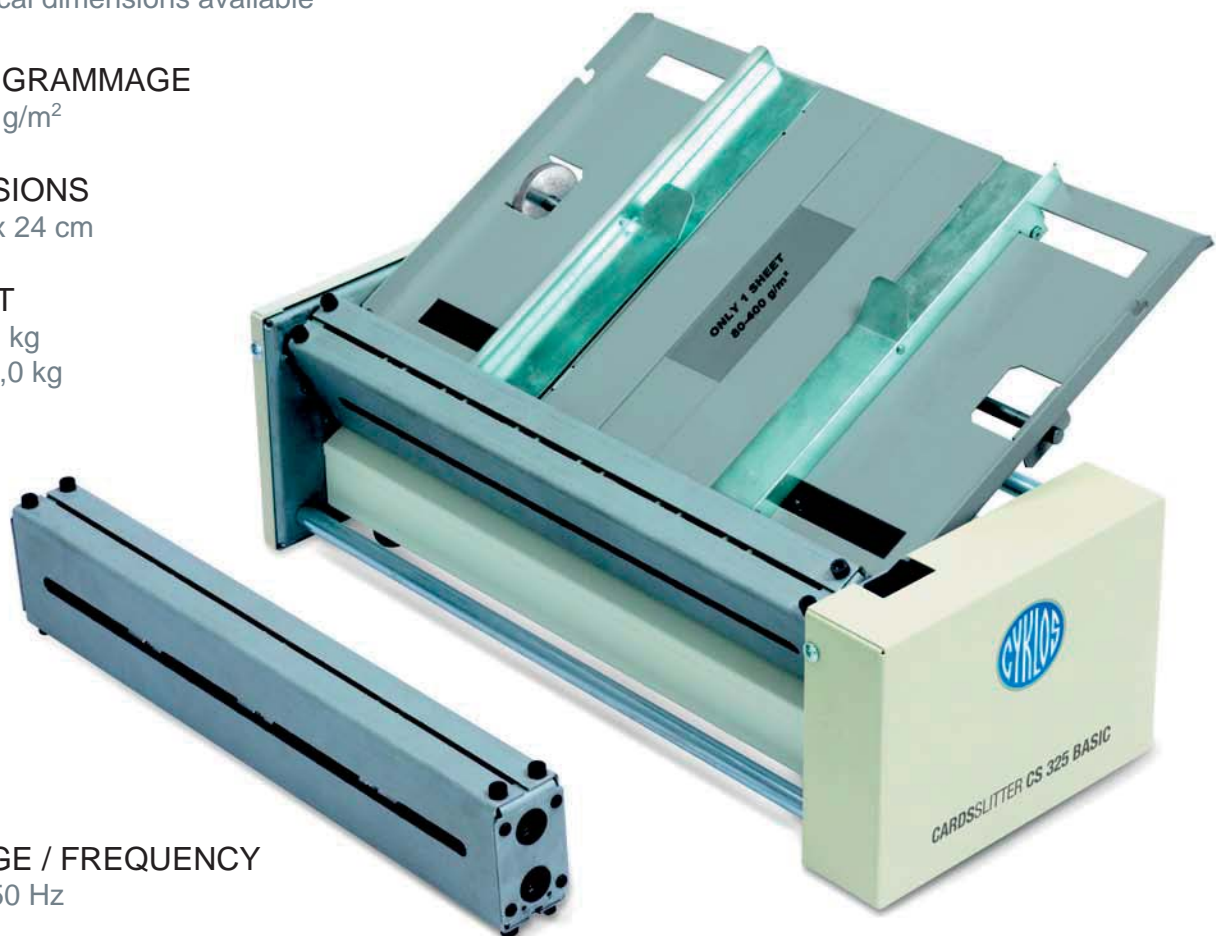

CARDS SLITTER CS 325 BASIC

- cassette system for fast and easy exchange of cutting tools
- 3 types of cutting tools + possibility of atypical dimension cut
- processing of bended paper allowed due to navigation bars
- pre-set of navigation bars for A4 format
- side wheels for fine adjustment of navigation bars
- simple manual control

PARAMETERS

EXCHANGEABLE CUTTING TOOLS

- A - 85-95 mm x 50-55 mm (10 cards/A4)
- B - 90 x 50 mm (12 cards/A4)
- C - 85-90 x 50-55 mm - with 4 mm bleed (10 cards/A4)
- D - atypical dimensions available

PAPER GRAMMAGE

80 - 400 g/m²

DIMENSIONS

28 x 44 x 24 cm

WEIGHT

nett 14,0 kg
gross 15,0 kg

VOLTAGE / FREQUENCY

220 V / 50 Hz

CYKLOS CHOLTICE